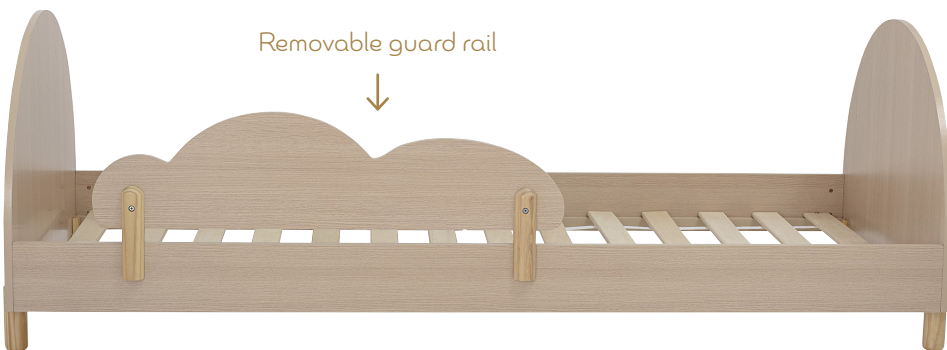

## COZY SEATING AT CHILD HEIGHT

Bloomingville MINI invites children to take a cozy break in their own little favorite stool or chair, creating a perfect spot just for them.

**Aksel Stool**  
Polyester  
Ø30xH29 cm

**Percey Stool**  
Polyester  
L43xH29xW23 cm

**Jela Stool**  
Beech  
L39xH30xW28 cm

**Cade Chair**  
Polyester  
L52xH44xW41 cm

**Ibber Chair**  
MDF  
L45xH62xW34 cm

**Gugga Chair**  
Plywood  
L40xH60xW32 cm

Nell Cabinet  
MDF  
L40xH80xW30 cm

Storage inside

Arnie Bench  
MDF  
L100xH30xW34 cm

Perfect as bedside table or  
places in the house where  
the child cannot reach

Bas Table  
Oak  
L60xH50xW50 cm

Bas Stool  
Oak  
L35xH30xW30 cm

Carley Headboard  
Cotton  
L90xH68xW6 cm

Removable guard rail

Charli Bed  
MDF  
L204xH70xW94 cm

Storage inside

Marisol Bench  
MDF  
L70xH68xW30 cm

Palmer Shelf  
Resin  
Ø45xW9 cm

Rossaio Shelf  
MDF  
L55xH25xW15 cm