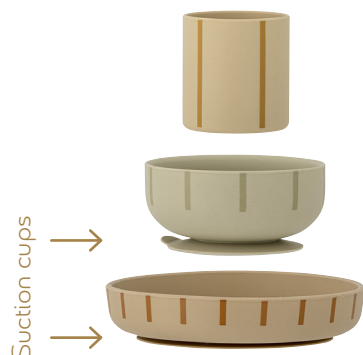

# KitchEn

Invite little ones into the kitchen and set the table for cozy meals and magical moments with delightful dinnerware and other favorites.

Dolly Bowl  
Stoneware  
Ø14xH7 cm

Dolly Cup  
Stoneware  
Ø9.5xH8 cm

Dolly Plate  
Stoneware  
L20xH2.5xW14 cm

Levi Tableware Set  
Silicone  
C:Ø7x7.5/B:Ø12xH5.5/P:Ø17xH4 cm, Set of 3

Fenix Tableware Set  
Stoneware  
C:Ø7xH6.5/B:Ø11.5xH7/P:Ø15 cm, Set of 3

Kittie Tableware Set  
Stoneware  
C:Ø7xH6.5/B:Ø11.5xH7/P:Ø15 cm, Set of 3

Harvest Bowl  
Stoneware  
Ø11.5xH6.5 cm, Set of 3

Bryn Baking Set  
Stoneware  
Ø21xH12/L22.5xØ4.5/H7.5xØ9 cm, Set of 3

Charlie Tableware Set  
Stoneware  
C:Ø7xH6/B:Ø14xH4/P:Ø20.5xH2.5 cm, Set of 3