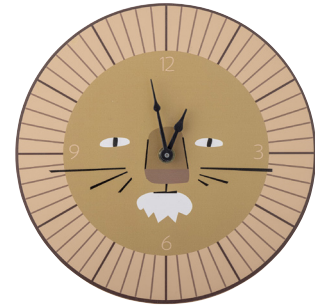

Tillie Wall Decor  
Cotton  
L91.5xH67.5 cm

Tanne Wall Decor  
Cotton  
L100xH100 cm

Moony Wall Mirror  
FSC®100% Plywood  
Certificate: BV-COC-165651  
Ø40xH1 cm

Harrison Wall Clock  
MDF  
Ø23xH4 cm

Numa Illustration w/ Frame  
Pine  
L32xH42xW1 cm