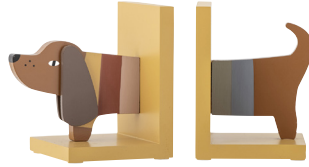

Nuala Illustration w/ Frame  
Pine  
L52xH72xW1 cm

Memmo Illustration w/ Frame  
Pine  
L52xH52xW1 cm

Santos Bookend

FSC®100%, MDF  
Certificate: BV-COC-165651  
L11xH22xW15 cm, Set of 2

Charlie Bookend

FSC®100%, MDF  
Certificate: BV-COC-165651  
L12.5xH15.5xW15 cm, Set of 2