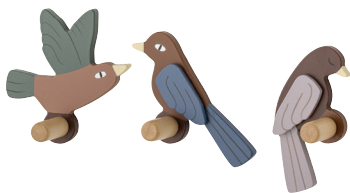

Lewi Hook
FSC®100%, MDF
Certificate: BV-COC-165651
L8.5xH10xW4 cm. Set of 3